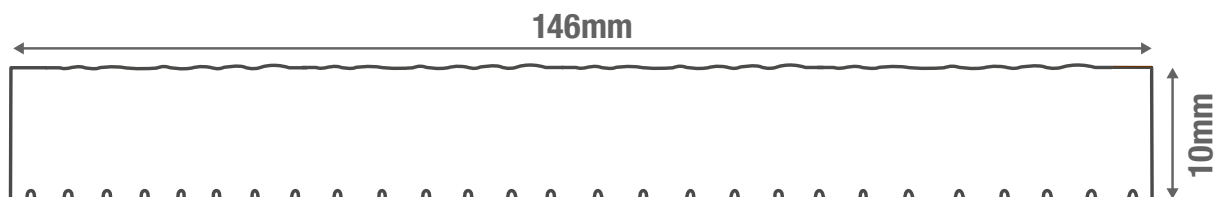

PLEASE NOTE - Images are used for illustration purposes only, actual item may vary slightly from the image supplied.

T: 01837 659 901 E: info@cladco.co.uk

WWW.CLADCODECKING.CO.UK

Beardown Road, Exeter Road Industrial Estate, Okehampton EX20 1UA