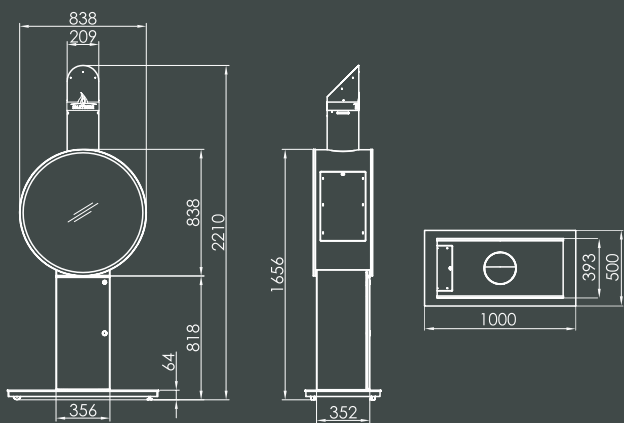

FUORA G

Combustion chamber with straight glass

FUORA K

Combustion chamber with convex glass

Colour
 Nero

Dimensions | Side view | Top view

FUORA G

FUORA K

Dimensions and weight

Product	Fuora R	Fuora Q	Fuora Q-XL	Fuora G	Fuora K
Dimensions (w·h·d) mm	ø 400 x 1390	422 x 1386 x 424	702 x 1312 x 422	1000 x 2210 x 500	1000 x 2210 x 647
Dimensions of the glass (w·h·d) mm	ø 400 x 500	381 x 495 x 381	386 x 496 x 666	ø 827	ø 827
Total weight kg	31	42	38	88	91