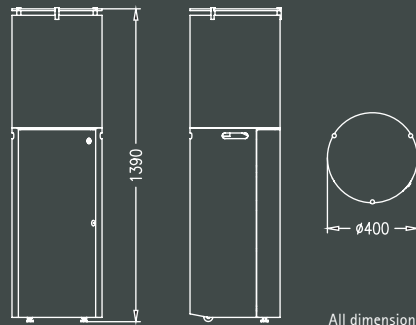

Dimensions | Side view | Top view