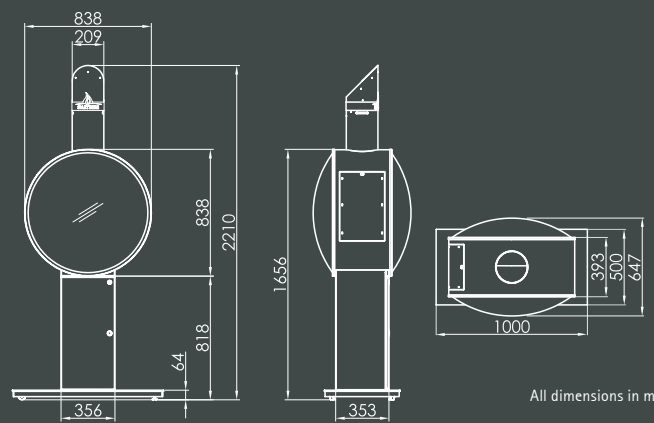

FUORA G

Combustion chamber with straight glass

FUORA K

Combustion chamber with convex glass

Colour
 Nero

Dimensions | Side view | Top view

FUORA G

FUORA K

Dimensions and weight

Product	Fuora R	Fuora Q	Fuora Q-XL	Fuora G	Fuora K
Dimensions (w·h·d) mm	ø 400 x 1390	422 x 1386 x 424	702 x 1312 x 422	1000 x 2210 x 500	1000 x 2210 x 647
Dimensions of the glass (w·h·d) mm	ø 400 x 500	381 x 495 x 381	386 x 496 x 666	ø 827	ø 827
Total weight kg	31	42	38	88	91