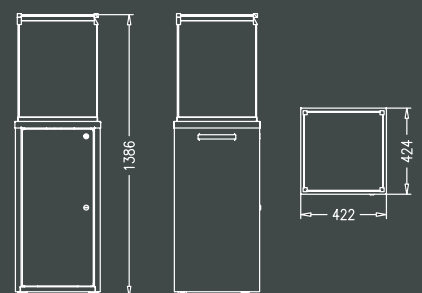

Colours

Nero

White

Dimensions | Side view | Top view