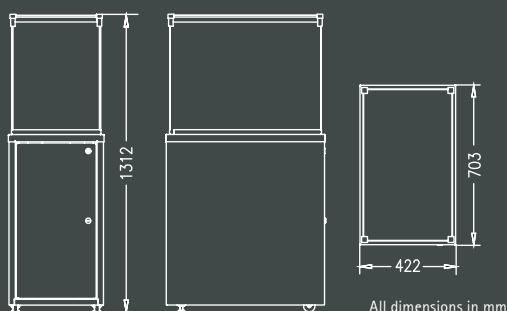

FUORA Q-XL

A fiery delight: Flickering XL flames. Unique atmosphere and pleasant heat - all without soot and smoke. Transform your garden and terrace into your residence outdoors. The large-format outdoor fireplace for flexible use with striking effect. The XL fire pleasure!

Colours

Nero

White

Dimensions | Side view | Top view